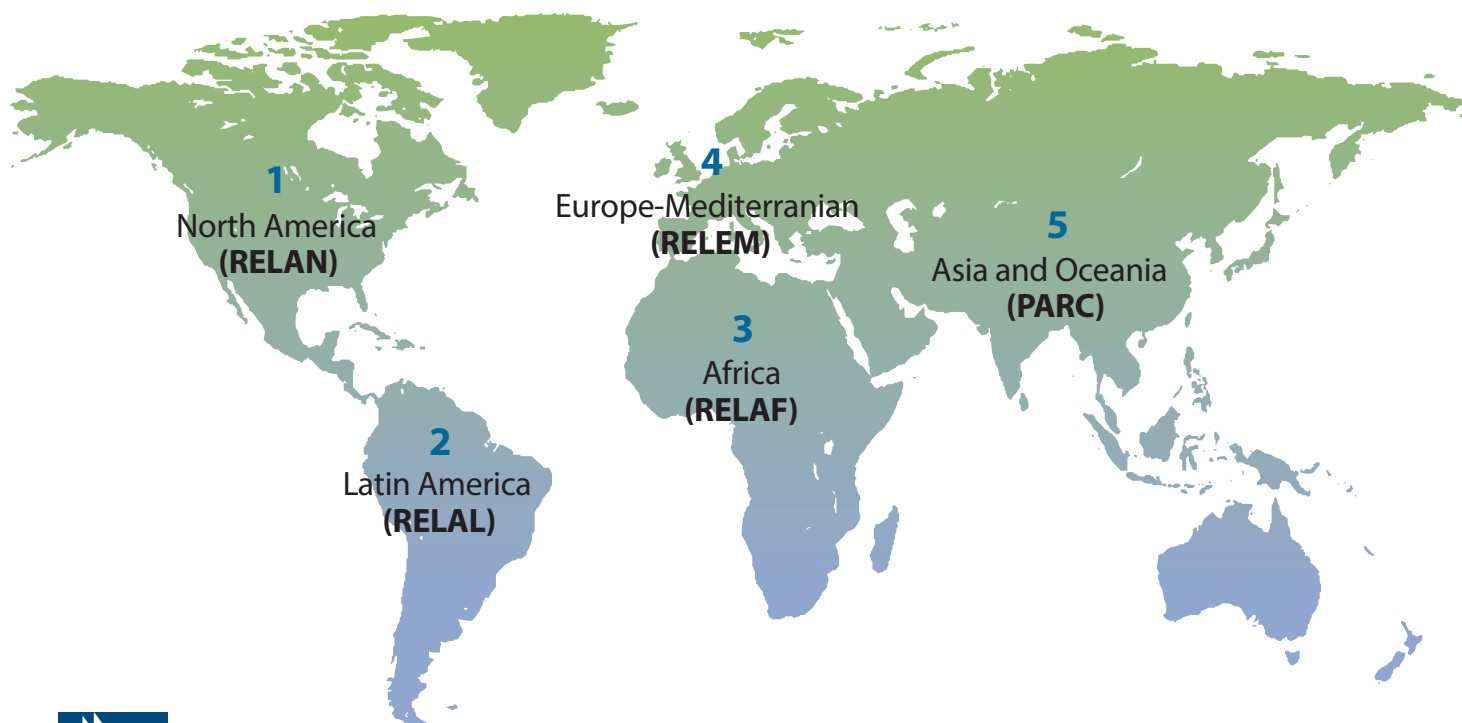

The Global Lasallian Educational Network

The global Lasallian educational network is comprised of approximately **3,000** Christian Brothers who, together with **106,000** lay partners, operate **1,100** schools and educational centers in **78** countries. Over **1** million students are enrolled in these institutions worldwide.

There are **300,000** students enrolled in the **64** Lasallian colleges and universities, making it one of the largest higher education networks in the world.

5 Regions Across the Globe

The Lasallian network is divided into 5 regions across the globe.

CHRISTIAN BROTHERS SERVICES

Christian Brothers Services provides financial support for RELAN (Region Lasallienne de L'Amérique du Nord) and its administrative office, Christian Brothers Conference, headquartered in Washington D.C. Christian Brothers Services is located in the Midwest USA District, one of 4 Districts that comprise RELAN.